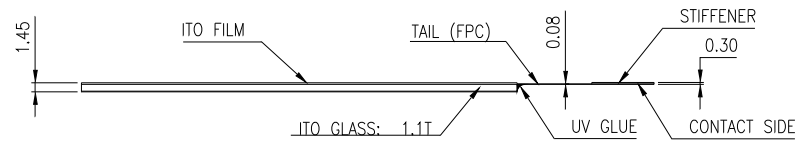

PIN ASSIGNMENT
 YU YD XL XR

**NORTHPOINT
 TECHNOLOGIES, INC.**

ITEM NO: TP4-040F-09		APPROVE:
UNIT: mm	SCALE: 1/1	DESIGN:
TOL: .XX	DATE:	DRAW: